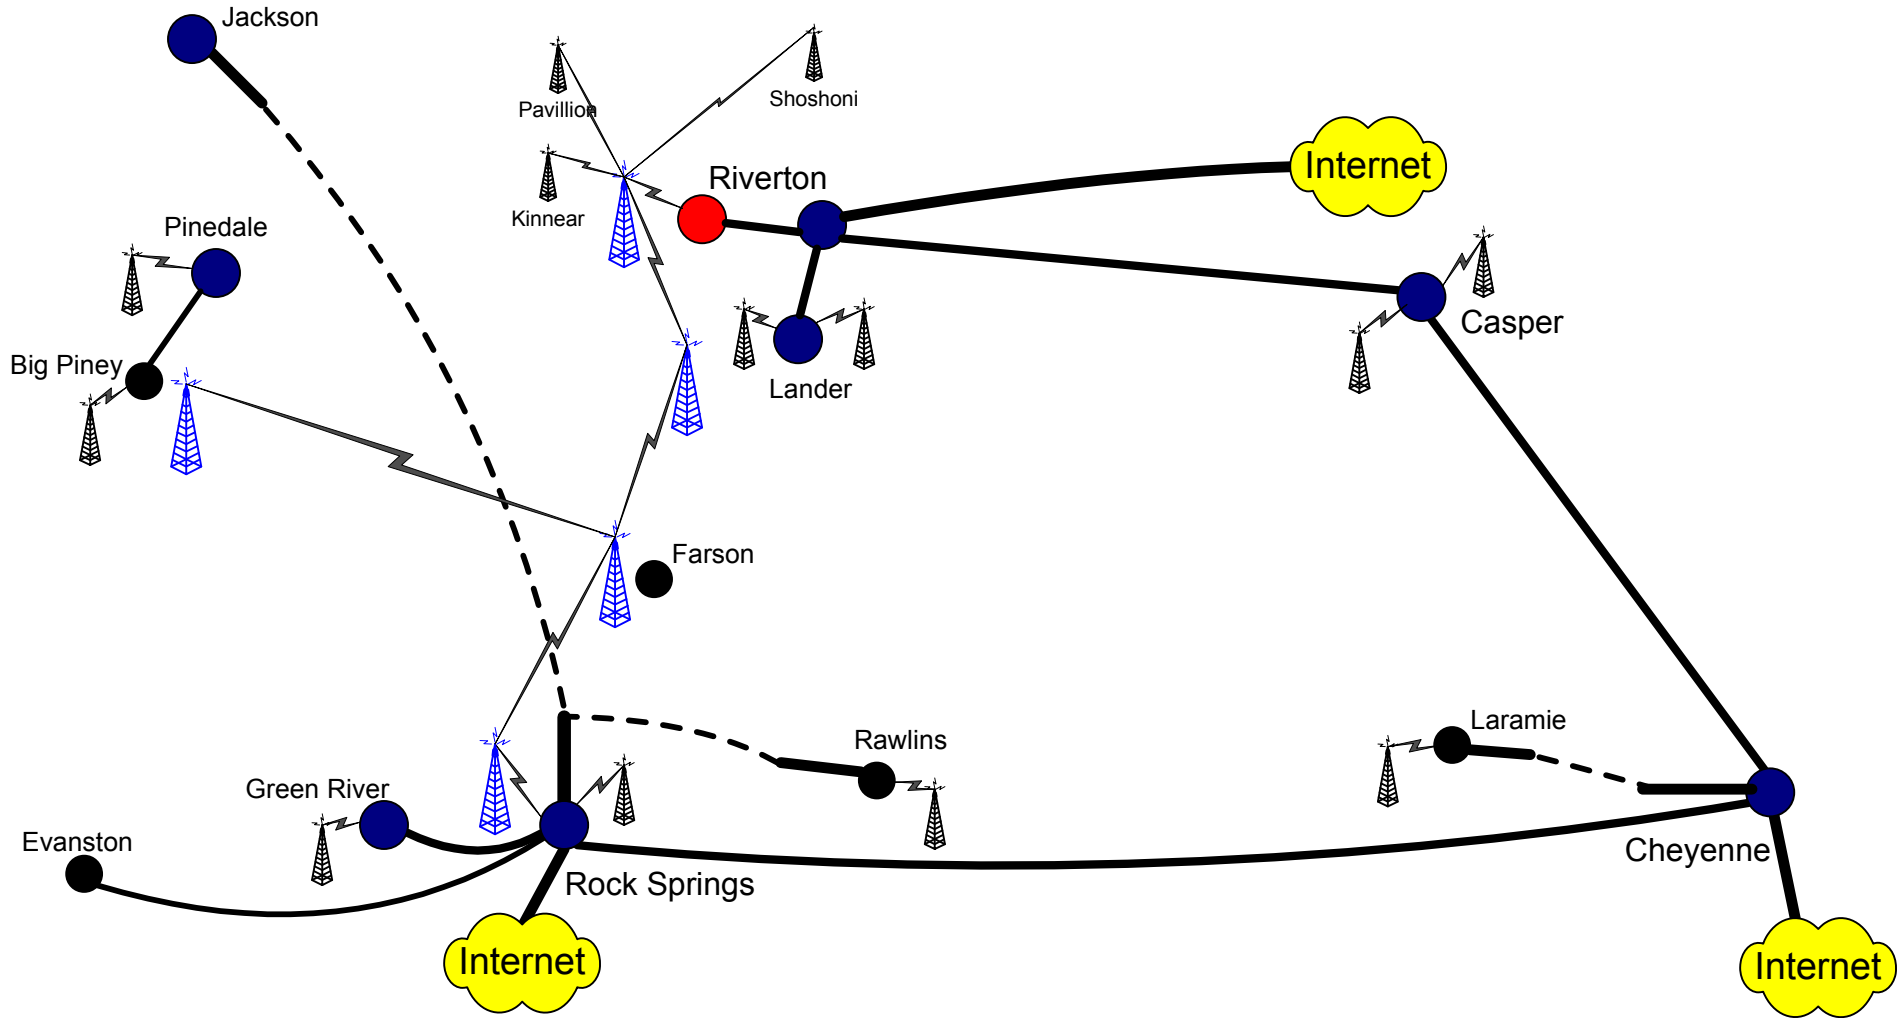

# Wyoming Network

Fiber, ATM, & Microwave Components

### Wireless

Riverton, Casper, Lander, Rock Springs, Green River, Pinedale, Big Piney, Laramie, Rawlins, Kinnear, Pavillion, Shoshoni, Farson, S. Pass City

### DSL

Jackson, Cheyenne, Casper, Lander, Riverton, Rock Springs, Green River, Pinedale

### Local T1 & T3

Jackson, Cheyenne, Casper, Lander, Riverton, Rock Springs, Green River, Pinedale, throughout Wyoming